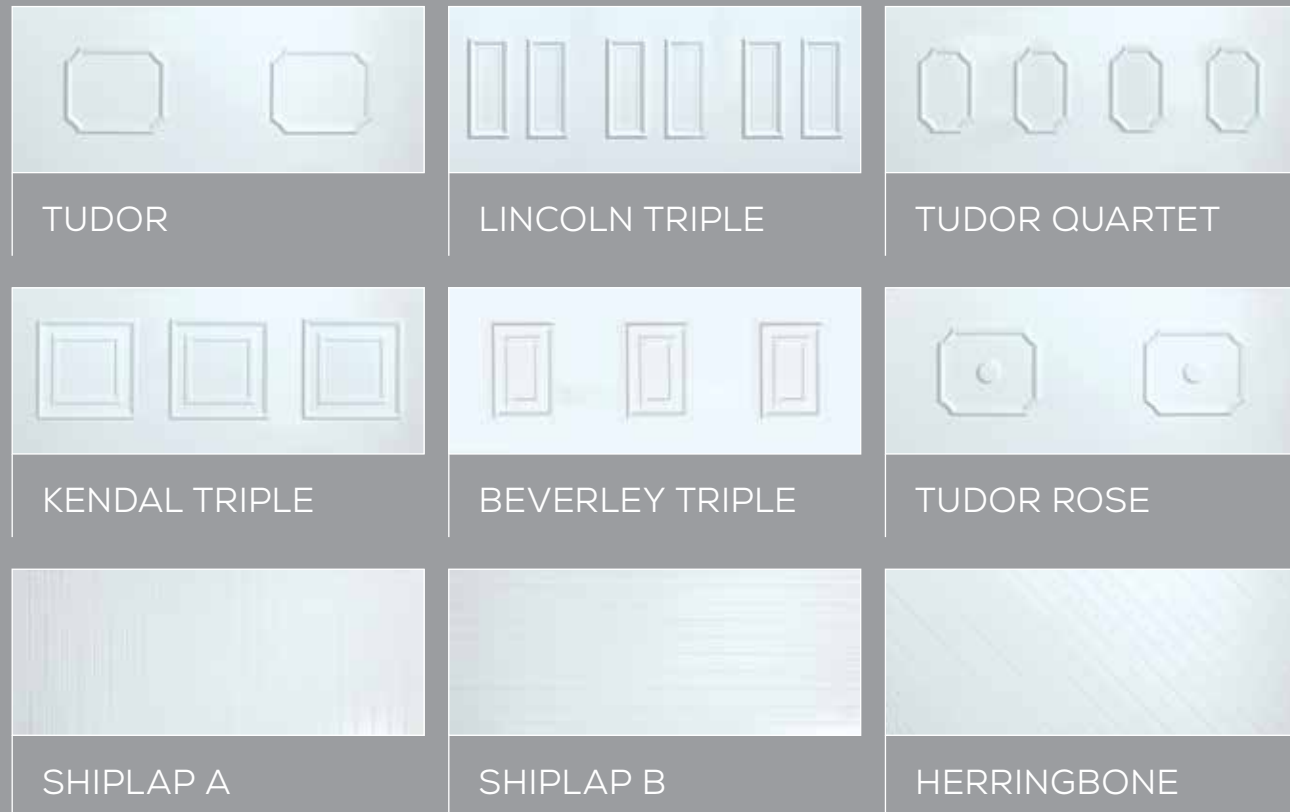

The Warwick features a simple shiplap design, and is ideal for both period and contemporary homes.

THIRSK ARAGON

THIRSK FLOWER CHASE

THIRSK ORNATE

WARWICK BULLION

WARWICK HOUSE NUMBER

WARWICK ORNATE

WARWICK SOLID

SLIMLINE KENDAL & BEVERLEY INVERTED

Inverted doors refer to the pattern and profile not being in relief, but inverted. This is advantageous where profiles could get knocked or damaged, or you simply prefer the look.

SLIMLINE KENDAL FLAIR

SLIMLINE KENDAL ROSETTE

BEVERLEY INVERTED SOLID

BEVERLEY INVERTED ORNATE

BEVERLEY INVERTED FIRENZE

BEVERLEY INVERTED MESSINA

CONSERVATORY & HALF PANELS

-  LOW MAINTENANCE
-  ENHANCED SECURITY
-  THERMALLY EFFICIENT
-  SOUND INSULATION
-  WIDE RANGE OF COLOURS