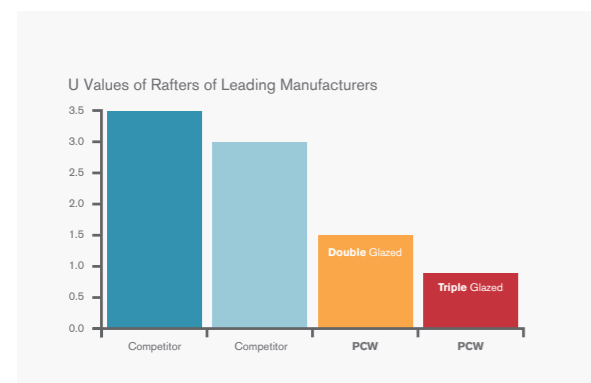

COOLER IN SUMMER WARMER IN WINTER

Superior thermal performance

Key Benefits

With thermal insulation performance that's twice as good as the competition, you can enjoy:

- Comfortable, year-round room use
- Reduced risk of condensation
- Lower heating and air conditioning bills

Why compromise excellent double or triple glazing performance?

Choose the best insulated rafters in the industry with the Huke Roof Lantern profile*.

The Huke Roof Lantern rafter is twice as thermally efficient as its nearest competitor. Upgrade to triple glazing to be 3 times as efficient.

Overall U Value can be as low as 0.7 when triple glazed or 1.2 when double glazed.

Units incorporate argon gas, a safe and inert gas that improves insulation, and warm edge spacer bar technology that reduces 'cold spots' and condensation, avoiding formation of unsightly mould while improving thermal insulation.

A combination of low emissivity inner glass and argon gas filling means the Huke solar control glass gives twice the insulation of ordinary double glazing, which reduces energy costs and keeps your conservatory warmer in winter.

Twice as efficient

Choose a Huke Roof Lantern and benefit from supreme strength:

- Ability to withstand 33% greater 'live loads' such as snow or wind than other roofs
- Larger span roofs are reinforced internally meaning no unsightly 'bolster bars'
- Peace of mind with the investment in a roof you can admire for many years

*Independent tests show that the PCW Roof Roof Lantern offers the best thermal and strength performance available in the UK domestic conservatory market.