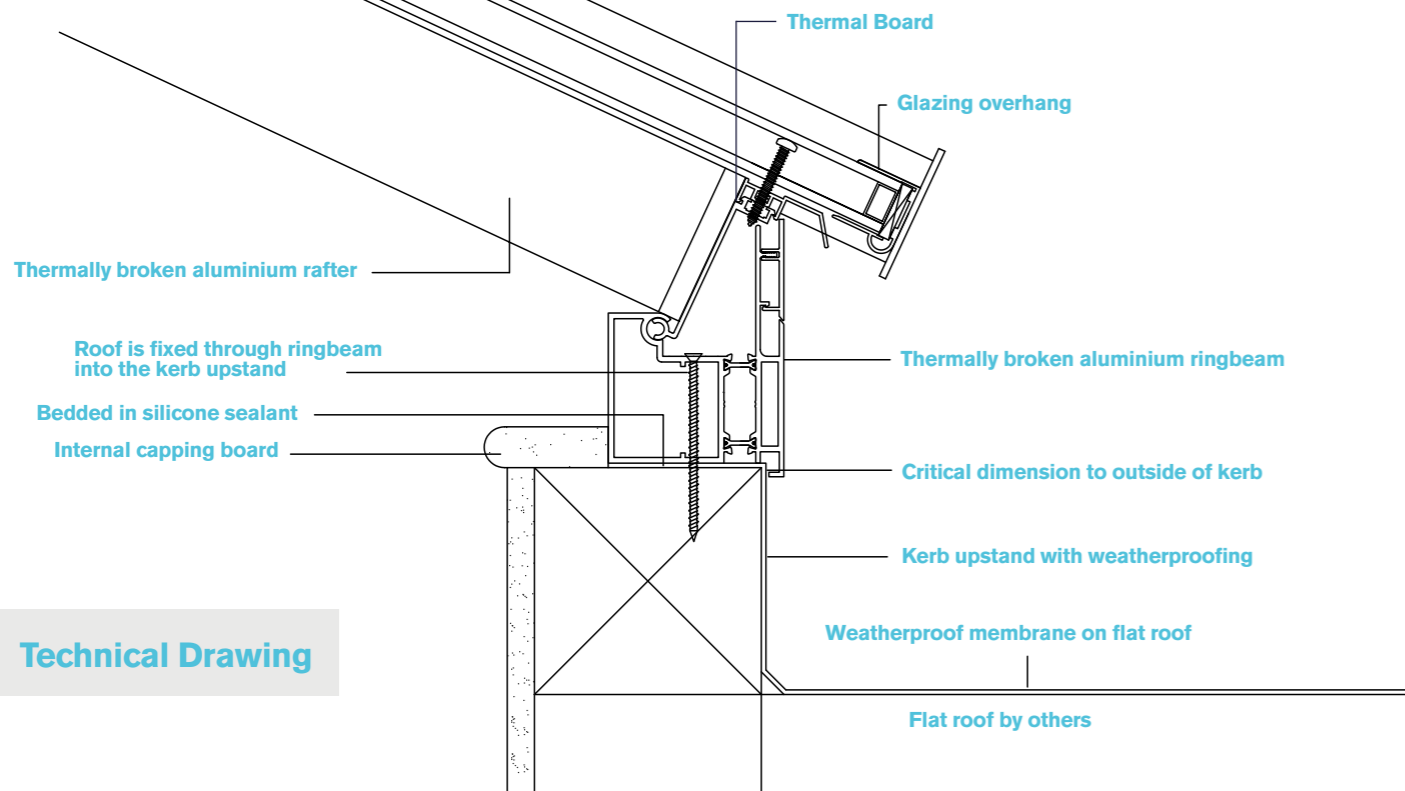

*Independent tests show that the PCW Roof Roof Lantern offers the best thermal and strength performance available in the UK domestic conservatory market.

MORE SKY LESS ROOF™

We can create anything you desire with the versatile Huke Roof Lantern.

The combination of good design and precision engineering means that the Huke Roof Lantern can be fitted in almost every conceivable setting.

Technical Drawing

Roof vents

Designed to integrate.

Single bay roof vents have been designed to match the roof's appearance and are ideally positioned for ventilation.