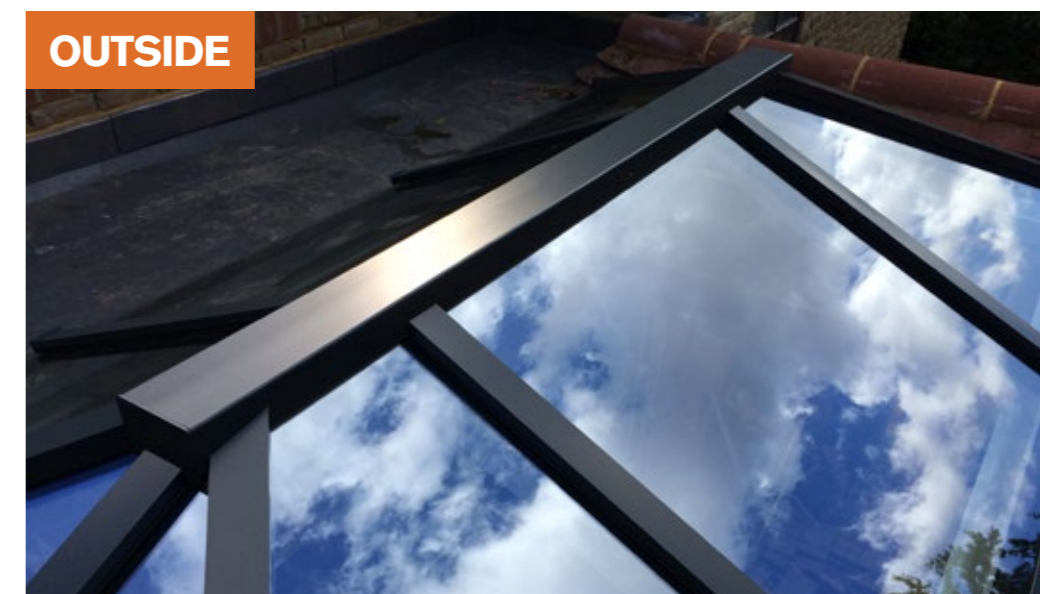

*Independent tests show that Perfect Crystal Windows offer the best strength and performance in the UK domestic conservatory market (excluding the addition of bolster bars).