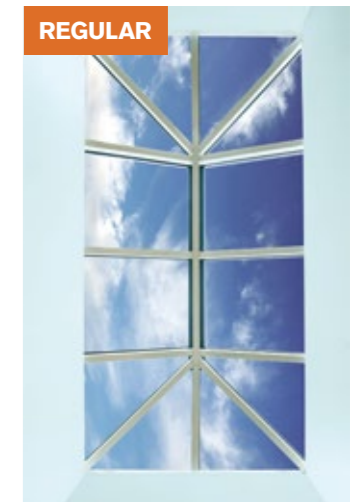

THE ULTIMATE SLIM ROOF FRAME

The Huke Roof Lantern brings an unrivalled contemporary style with its slim roof frame showing ultra slim sight lines and minimal rafter bar intrusion. Its engineering excellence eliminates the need for bulky ridge detail, bosses and hoods.

CONTEMPORARY

Maximum size = 1500mm x 2000mm

REGULAR

Maximum size Standard lantern as per this rafter layout 3000mm x 4000mm - can go up to 5000mm x 10000mm with additional rafters.

COOLER IN SUMMER WARMER IN WINTER