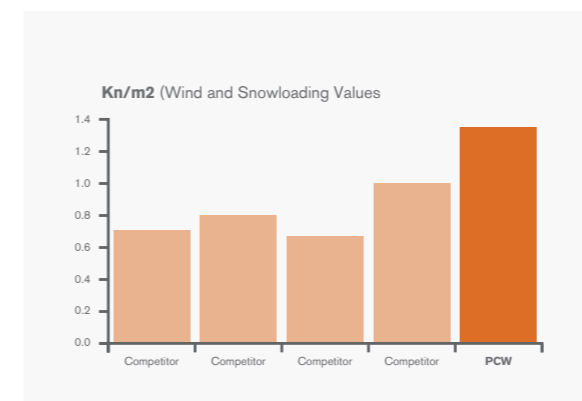

COOLER IN SUMMER WARMER IN WINTER

Superior thermal performance

Key Benefits

With thermal insulation performance that's twice as good as the competition, you can enjoy:

- Comfortable, year-round room use
- Reduced risk of condensation
- Lower heating and air conditioning bills

Why compromise excellent double or triple glazing performance?

Choose the best insulated rafters in the industry with the Huke Roof Lantern profile*.

The Huke Roof Lantern rafter is twice as thermally efficient as its nearest competitor. Upgrade to triple glazing to be 3 times as efficient.

Overall U Value can be as low as 0.7 when triple glazed or 1.2 when double glazed.

Units incorporate argon gas, a safe and inert gas that improves insulation, and warm edge spacer bar technology that reduces 'cold spots' and condensation, avoiding formation of unsightly mould while improving thermal insulation.

A combination of low emissivity inner glass and argon gas filling means the Huke solar control glass gives twice the insulation of ordinary double glazing, which reduces energy costs and keeps your conservatory warmer in winter.

Twice as efficient

Choose a Huke Roof Lantern and benefit from supreme strength:

- Ability to withstand 33% greater 'live loads' such as snow or wind than other roofs
- Larger span roofs are reinforced internally meaning no unsightly 'bolster bars'
- Peace of mind with the investment in a roof you can admire for many years

*Independent tests show that the PCW Roof Roof Lantern offers the best thermal and strength performance available in the UK domestic conservatory market.