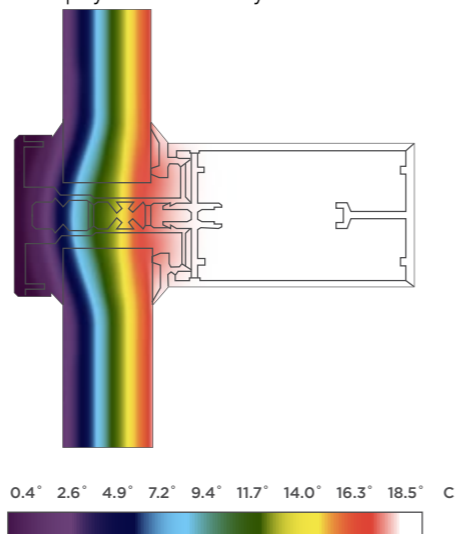

COOLER IN SUMMER WARMER IN WINTER

Superior thermal performance

Key Benefits

With thermal insulation performance that's twice as good as the competition, you can enjoy:

- Comfortable, year-round room use
- Reduced risk of condensation
- Lower heating and air conditioning bills

Why compromise excellent double or triple glazing performance?

Choose the best insulated rafters in the industry with the Huke Roof Lantern profile*.

The Huke Roof Lantern rafter is twice as thermally efficient as its nearest competitor. Upgrade to triple glazing to be 3 times as efficient.

Overall U Value can be as low as 0.7 when triple glazed or 1.2 when double glazed.

Units incorporate argon gas, a safe and inert gas that improves insulation, and warm edge spacer bar technology that reduces 'cold spots' and condensation, avoiding formation of unsightly mould while improving thermal insulation.

A combination of low emissivity inner glass and argon gas filling means the Huke solar control glass gives twice the insulation of ordinary double glazing, which reduces energy costs and keeps your conservatory warmer in winter.

Twice as efficient

Choose a Huke Roof Lantern and benefit from supreme strength:

- Ability to withstand 33% greater 'live loads' such as snow or wind than other roofs
- Larger span roofs are reinforced internally meaning no unsightly 'bolster bars'
- Peace of mind with the investment in a roof you can admire for many years

*Independent tests show that the PCW Roof Roof Lantern offers the best thermal and strength performance available in the UK domestic conservatory market.