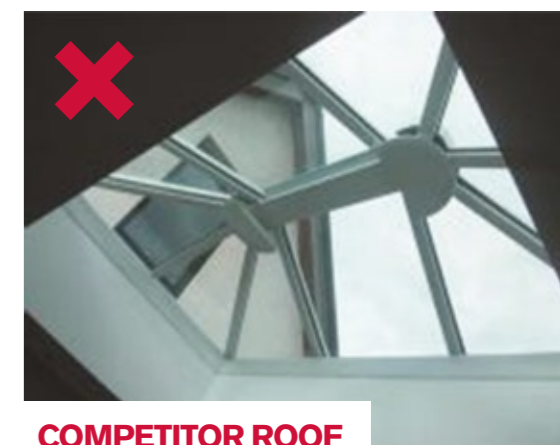

*Independent tests show that Perfect Crystal Windows offer the best strength and performance in the UK domestic conservatory market (excluding the addition of bolster bars).