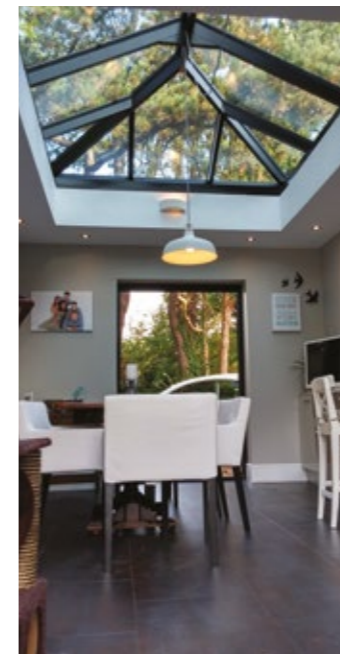

VISIBLE INTERNAL ELEGANCE

Pictures say a thousand words

The slimline thermally broken aluminium rafter sections have a sleek appearance that brings a stylish ambience and modern finish, while maximising the use of light and space within your home.